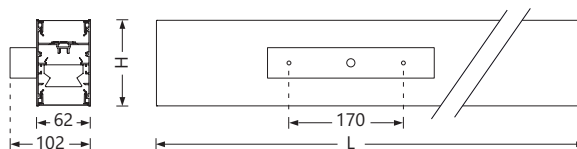

EASYLINE WALL DOWN

Code article	Watt	Teinte LED	Flux utile	L	H	Tarif € HT
EAS-9906x0X	10W		1060lm	590mm	80mm	NC
EAS-9906x1X	15W	3000K	1590lm	870mm		NC
EAS-9906x2X	20W	ou 4000K	2180lm	1150mm		NC
EAS-9906x3X	25W		2750lm	1430mm		NC