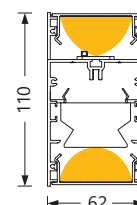

EASYLINE MODULE by PETRIDIS

■ DIFFUSEUR MICROPRISME / DIRECT

Longueur	Code article	Watt	Code article	Watt	Efficacité / W	ON/OFF € HT	DALI € HT
588mm	EAS-SMPdx01X	10W	EAS-SMPdx11X	16W		117 à 130 lm	NC
868mm	EAS-SMPdx02X	15W	EAS-SMPdx12X	24W	NC		NC
1148mm	EAS-SMPdx03X	20W	EAS-SMPdx13X	32W	NC		NC
1428mm	EAS-SMPdx04X	25W	EAS-SMPdx14X	40W	NC		NC
1708mm	EAS-SMPdx05X	30W	EAS-SMPdx15X	48W	NC		NC
1988mm	EAS-SMPdx06X	35W	EAS-SMPdx16X	56W	NC		NC
2268mm	EAS-SMPdx07X	40W	EAS-SMPdx17X	64W	NC		NC

■ DIFFUSEUR OPALE / DIRECT

Longueur	Code article	Watt	Code article	Watt	Efficacité / W	ON/OFF € HT	DALI € HT
588mm	EAS-SOPdx01X	10W	EAS-SOPdx11X	16W		101 à 110 lm	NC
868mm	EAS-SOPdx02X	15W	EAS-SOPdx12X	24W	NC		NC
1148mm	EAS-SOPdx03X	20W	EAS-SOPdx13X	32W	NC		NC
1428mm	EAS-SOPdx04X	25W	EAS-SOPdx14X	40W	NC		NC
1708mm	EAS-SOPdx05X	30W	EAS-SOPdx15X	48W	NC		NC
1988mm	EAS-SOPdx06X	35W	EAS-SOPdx16X	56W	NC		NC
2268mm	EAS-SOPdx07X	40W	EAS-SOPdx17X	64W	NC		NC