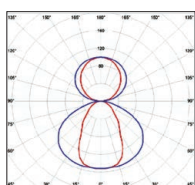

■ DIFFUSEUR MICROPRISME / DIRECT/INDIRECT

Longueur	Code article	Watt	Code article	Watt	ON/OFF € HT	DALI € HT
1150mm	EAS-99131dx02X	20+15W	EAS-99131dx10X	32+24W	NC	NC
1430mm	EAS-99131dx03X	25+20W	EAS-99131dx11X	40+32W	NC	NC
1710mm	EAS-99131dx04X	30+25W	EAS-99131dx12X	48+40W	NC	NC
1990mm	EAS-99131dx05X	35+30W	EAS-99131dx13X	56+48W	NC	NC
2270mm	EAS-99131dx06X	40+30W	EAS-99131dx14X	64+48W	NC	NC