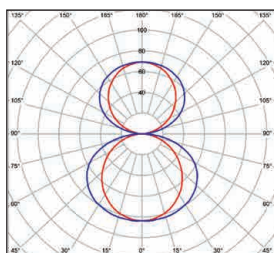

■ CYCLONE SLIM MICROPRISME / DIRECT

Code article	Watt	Teinte LED	Ø	Ø'	Tarif € HT
CYC-824405xX	38 W		600mm	450mm	NC
CYC-824406xX	52 W	3000K	800mm	650mm	NC
CYC-824407xX	79 W	ou 4000K	1100mm	950mm	NC
CYC-824408xX	99 W		1450mm	1300mm	NC