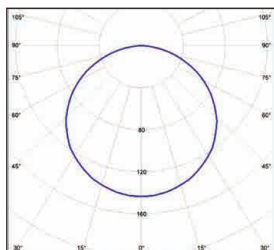

CYCLONE SLIM by PETRIDIS