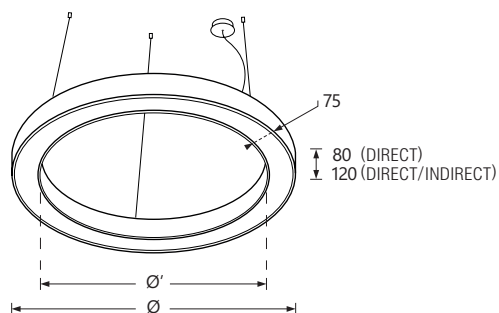

CYCLONE SLIM by PETRIDIS